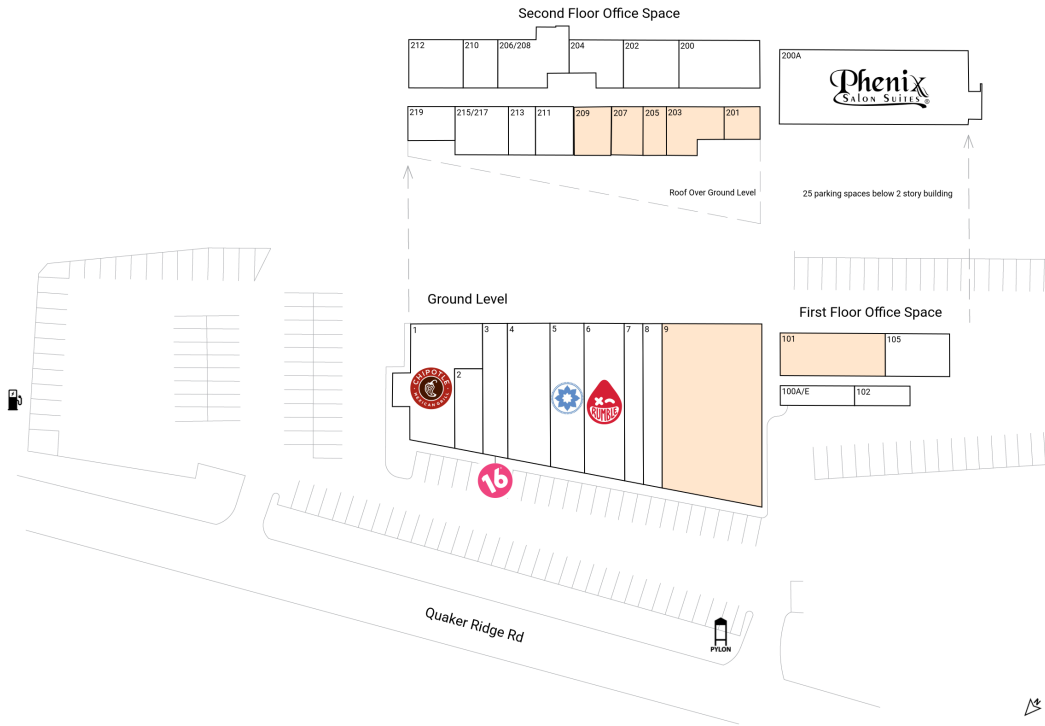

North Ridge Shopping Center

77 Quaker Ridge Road | New Rochelle, NY 10804

Westchester County

New York-Newark-Jersey City, NY-NJ

43,538 Sq Ft

40.9487, -73.7923

Available Spaces

9	6,760 Sq Ft	360°	205	760 Sq Ft
101	1,648 Sq Ft		207	496 Sq Ft 360°
201	498 Sq Ft	360°	209	661 Sq Ft
203	1,816 Sq Ft	360°		

Current Tenants

Space size listed in square feet

1	Chipotle Mexican Grill	2,520
2	Gourmet Noodle	832
3	16 Handles	1,250
4	North Shore LIJ GoHealth Urgen	2,363
5	Club Pilates	1,863
6	Rumble Boxing	2,363
7	Dagiorgio Restaurant	1,034
8	Sobol	1,034
100A/E	Brian M. Kalb, DDS	532
102	Quaker Ridge Footcare-Dr. Arth	570
105	Martin Rube, DDS	1,052
200	Julie Kupersmith Md Pc	1,362
200A	Phenix Salon Suites	5,300
202	New Rochelle Orthodontics, PC	1,152
204	Lionel Fisch Co., Inc.	731
206/208	Paul Giotopoulos, DDS	1,740
210	New Rochelle Kids Dental	762
211	Dr. Sal Longo	618
212	Cheryl Malina, M.D.	1,152
213	Empire State Appraisals	478
215/217	New Rochelle Endodontics	1,414
219	Taylor Viazzo Architects	777

This site plan is for illustrative and information purposes only, showing the general layout of the shopping center; and is not a legal survey. Brixmor makes no representation or warranty that the shopping center is exactly as depicted as site conditions and tenant mix are subject to change over time.
4055